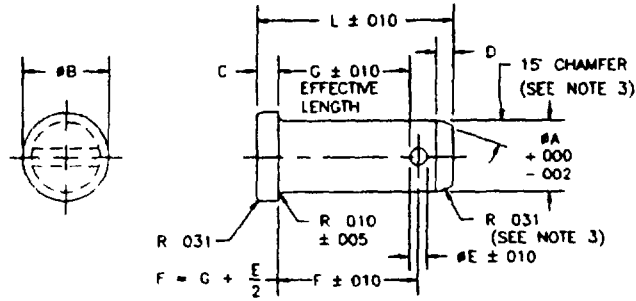

THIS SPECIFICATION IS APPROVED FOR USE BY ALL DEPARTMENTS AND AGENCIES OF THE DEPARTMENT OF DEFENSE

Form Approved
OMB No 0704-0188

TABLE I (F)

DIMENSION	(F) NOMINAL SIZE (F)												
	125	156	188	250	312	375	438	500	562	625	750	875	1000
#A	124	155	186	248	311	373	438	497	560	622	747	871	996
#B	250	281	312	375	437	500	562	625	687	750	875	1062	1187
C	046	046	046	062	062	062	093	093	093	093	093	125	125
D	046	046	046	062	078	078	078	078	078	078	078	093	093
#E	070	070	076	076	106	106	106	106	141	141	141	171	171
(F) MATERIAL	(F) MIN DOUBLE SHEAR STRENGTH (LBS)												
C	1,740	2,740	3,960	7,090	11,200	16,160	22,130	28,800	36,600	45,200	65,280	88,840	116,260
S	2,500	3,940	5,710	10,220	16,140	23,270	31,870	41,470	52,710	65,090	94,010	127,930	167,410
R	2,730	4,360	6,360	11,500	18,270	26,450	36,310	47,340	60,260	74,510	107,810	146,910	192,440
P	2,920	4,600	6,650	11,880	18,750	27,030	36,980	48,110	61,140	75,480	108,980	148,280	194,000
A	2,200	3,470	5,020	8,990	14,190	20,470	28,030	36,480	46,360	57,250	82,690	112,530	147,260
T	2,220	3,490	5,050	9,130	14,250	20,540	28,110	36,560	46,460	57,360	82,820	112,690	147,440

- (F) 4 EXAMPLE OF PART NUMBER
MS20392 - 1 C 33 = 125 NOMINAL DIA X 1031 EFFECTIVE LENGTH STEEL ALLOY 4037, 4130, 8630 OR 8740 CADMIUM PLATED
"G" EFFECTIVE LENGTH IN 1/32
MATERIAL AND FINISH CODE (SEE REQUIREMENT 3)
DASH NUMBER (SEE TABLE II)
BASIC MS NUMBER